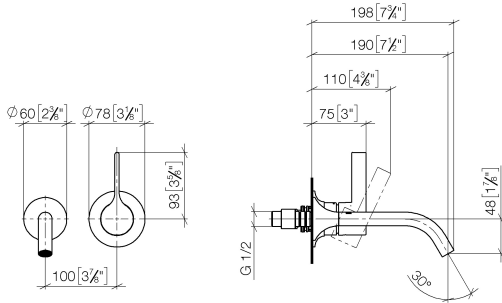

VAIA Wall-mounted single-lever basin mixer without pop-up waste - Brushed Dark Platinum

VAIA

36 860 809

- 190mm projection
- fixed spout
- circular, air-enriched flow
- hole diameter spout 37 mm
- hole diameter single-lever mixer 57 mm
- rosette for single-lever mixer Ø 78mm
- rosette for spout Ø 60mm
- max. flow 5.7 l/min
- lead-free
- This product can help a building meet the requirements of Green Building Rating Systems, e.g. LEED®, BREEAM®, DGNB

Required miscellaneous

Concealed wall-mounted single-lever mixer mixer on right - 35 816 970 90
 •NOTE:Not suitable for concealed installation.Connection by means of angle valves, mounted with screws to back wall.

Required miscellaneous

Concealed wall-mounted single-lever mixer - 35 860 970 90
 •max. recess depth 95 mm
 •min. recess depth 80 mm

36 860 809
mm [inches]

Flow rate chart

Trajectory diagram

Certificates

DVGW_DW- WRAS_2107018. LGA_29898.
6512DN0435.

36 860 809

Spare parts list

No.	Item Number	Name	Quantity used	Delivery time
1	09 24 03 072 10 90	nipple	1	2
2	13 800 809-99	VAIA Wall-mounted basin spout without pop-up waste - Brushed Dark Platinum	1	30
3	09 20 80 021-99	handle	1	30
4	90 31 11 063 00 90	pin	1	2
5	90 31 20 087 00-99	plug	1	30
6	09 11 02 288-99	cover	1	30
7	90 27 80 012 00-99	rosette	1	30
8	90 15 05 064 01 90	cartridge	1	2
9	90 30 09 064 00 90	key	1	2