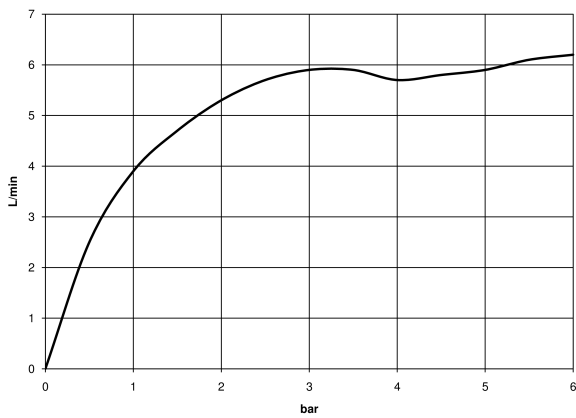

Required miscellaneous

Concealed wall-mounted single-lever mixer - 35 860 970 90
 •max. recess depth 95 mm
 •min. recess depth 80 mm

36 860 809
mm [inches]

Flow rate chart

Trajectory diagram

Certificates

DVGW_DW- WRAS_2107018. LGA_29898.
6512DN0435.